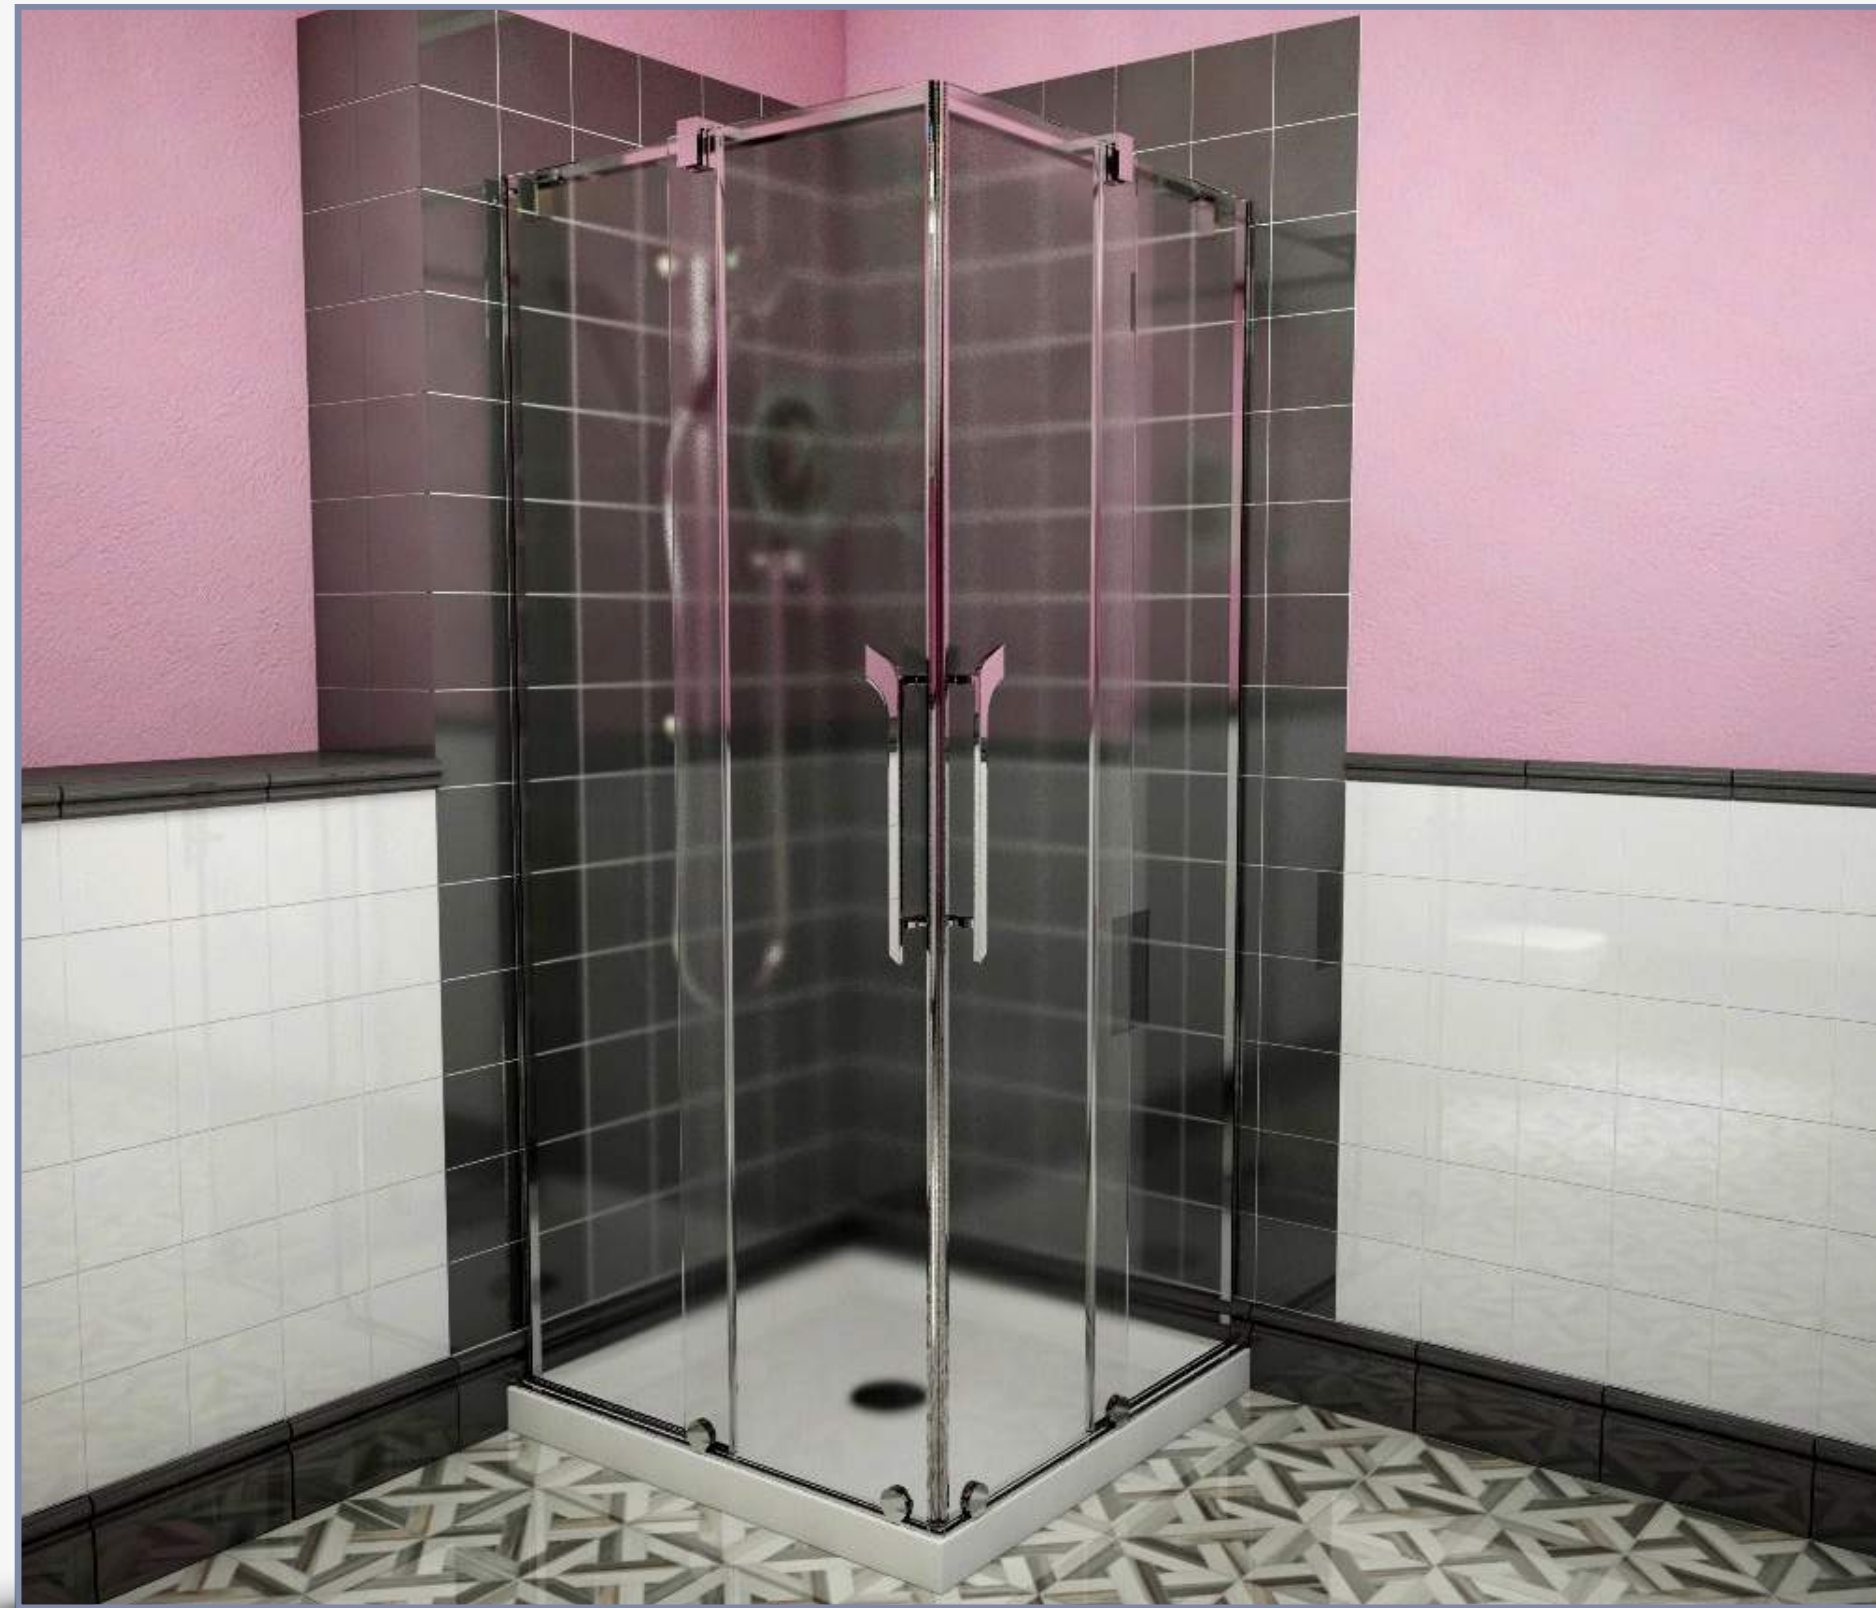

A pair of exquisite luminaires provides subdued and diffused lighting in a living space creating positive and desired atmosphere. Squat toilet and floor-mounted bidet with their perfect flowing lines make the interior aesthetically beautiful and create truly comfortable environment.

SHOWER UNIT

Fully complies with aesthetic demands of modern cosmopolitan audience

This modern sophisticated model perfectly blends with all bathroom fixtures and furnishings. It evokes sensation of additional space in a bathroom and creates atmosphere of respectability and wealth.

SQUAT TOILET

Precise proportions on the outside & technical excellence inside

Combining aesthetics, functionality and practicability, this model makes the interior environment truly comfortable and entirely complies with Customers' demands.

BASIN

Creates effect of visual lightness and provides free space for storage of necessities

This model is the embodiment of audacious solutions and innovative technologies. The basin will be a perfect complement to the on-floor cabinet of the same product line.