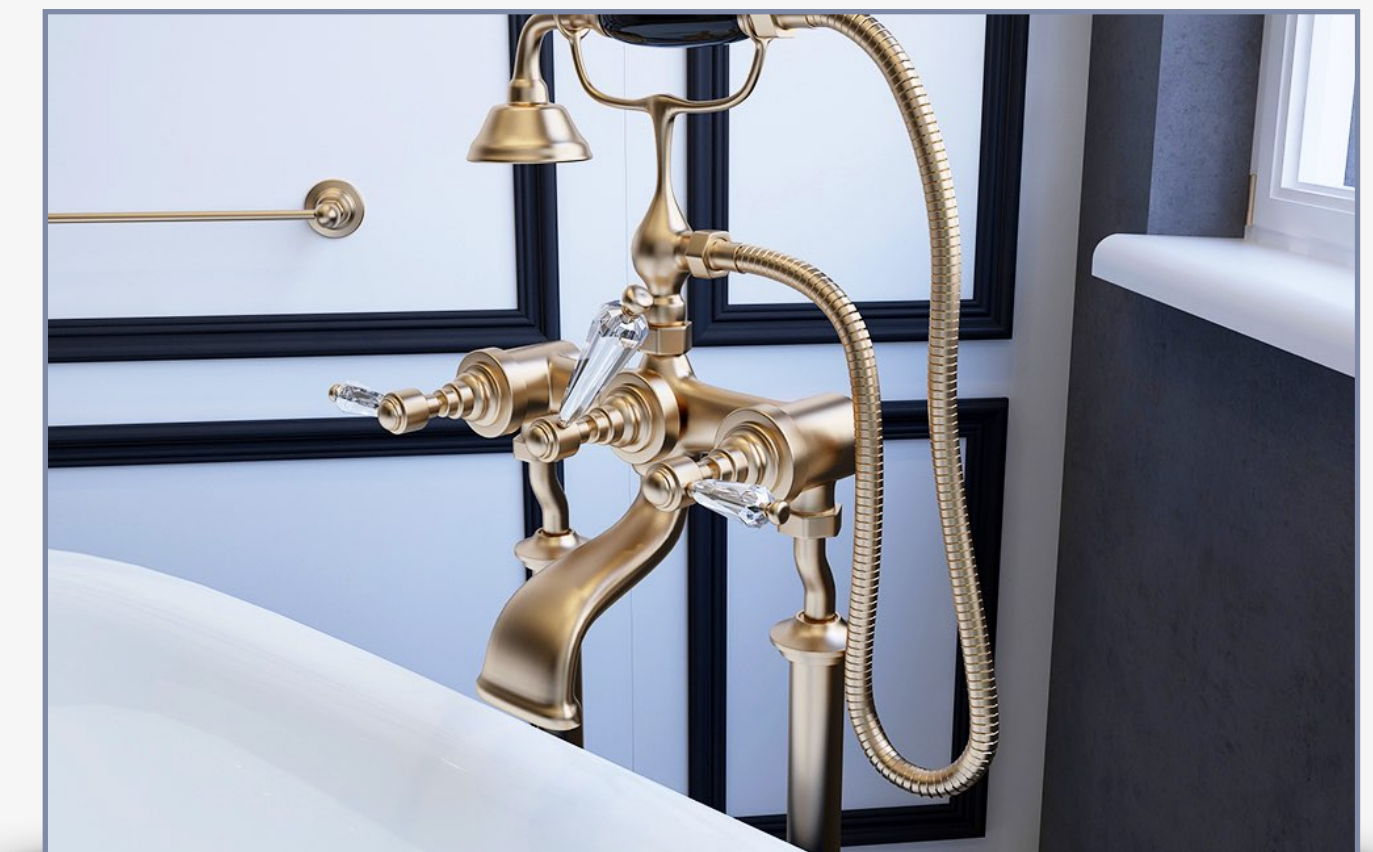

is provided. It is made from high-quality moisture-resistant materials protecting the surface from thermal shock and high humidity.